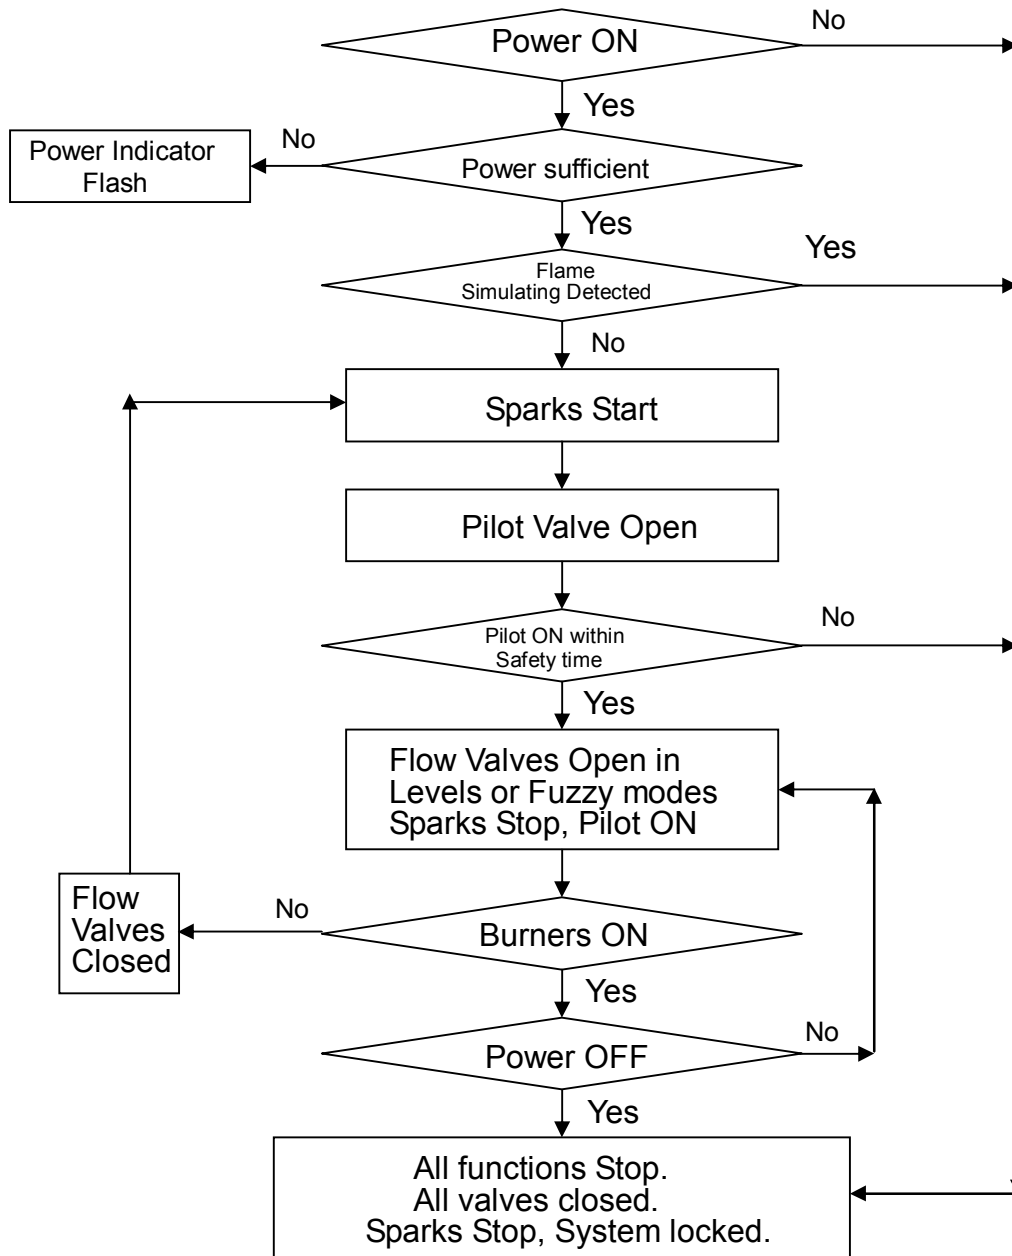

# Auto & Remote Gas Control BK-368 Process Chart

Auto & Remote Gas Control BK-368 Process Chart			NDK 368-5