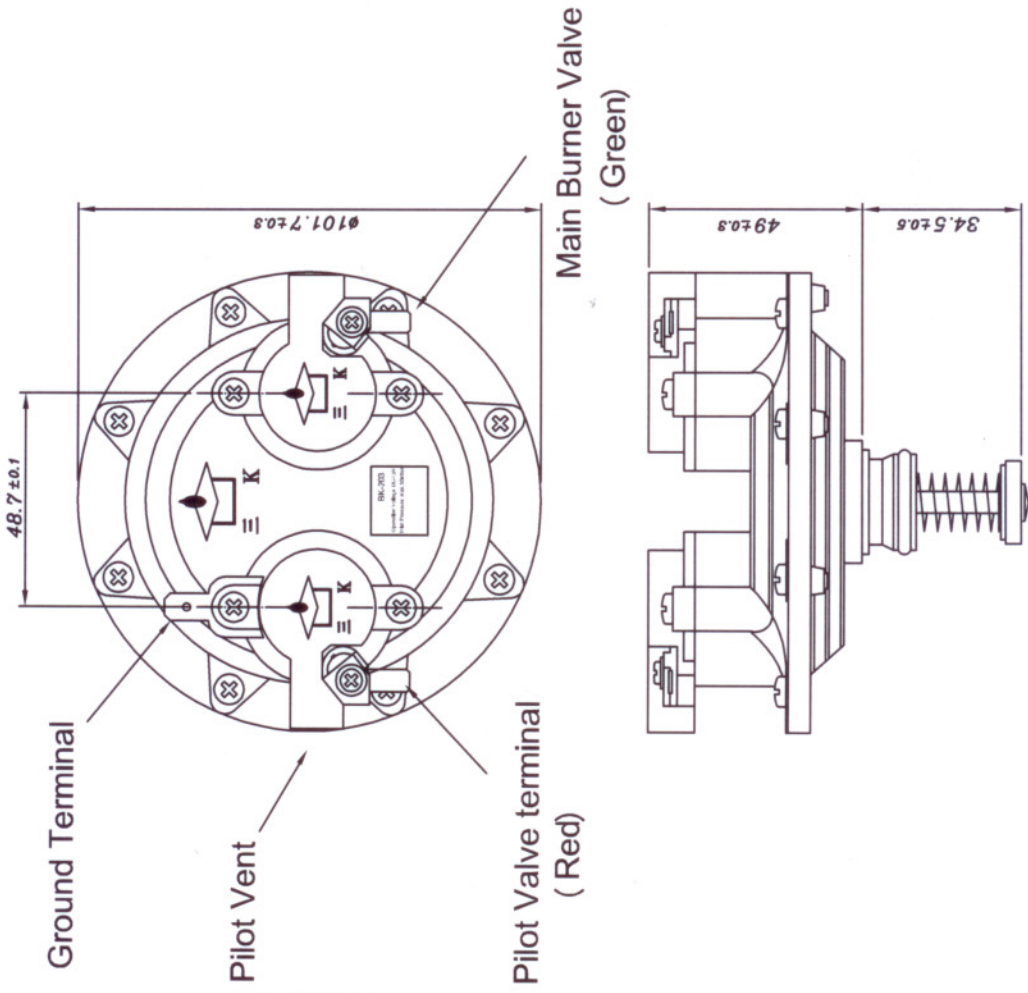

# BK-203 GAS VALVE ASSEMBLY

mina : mm

3k 203-1