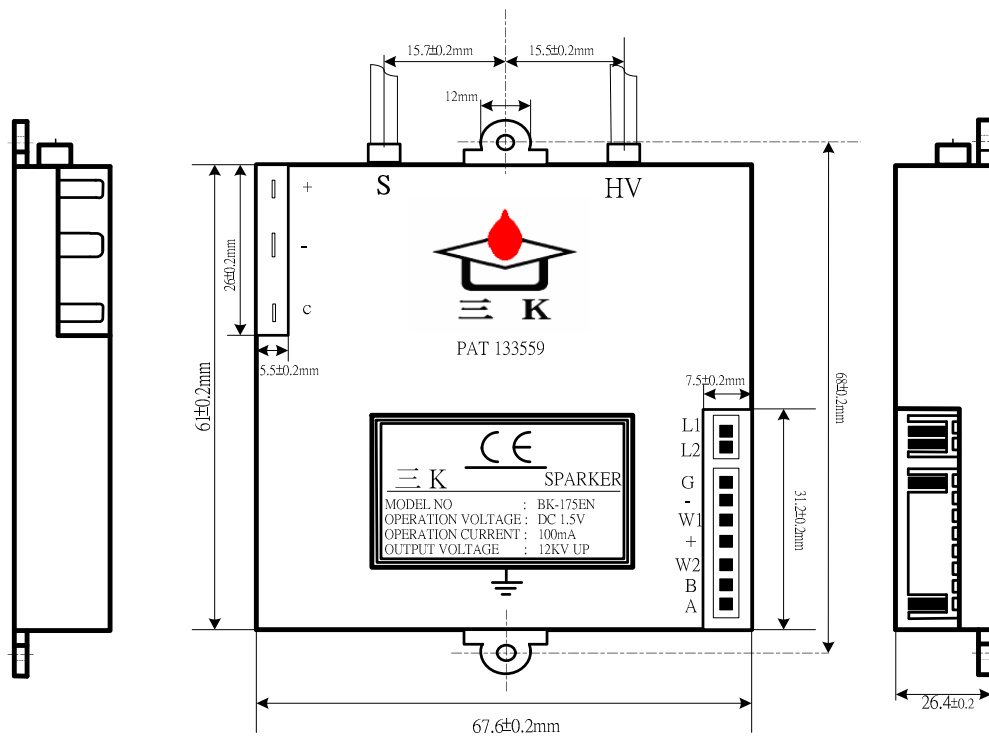

Connect Line Explain

NO	Line Color	Terminal NO	Linear(mm)	Terminal Explain
G	Black	4.3φ	250	Spark
-	Red	187 F	220	Battery -
W1	Orange	187 F	320	Power
+	Red	187 F	200	Battery +
W2	Orange	187 F	320	Power
B	Red	5φ F	190	Pilot valve
A	Green	5φ F	190	Main valve

Line Explain

NO	Line Color	Terminal NO	Linear(mm)	Terminal Explain
HV	High Voltage		320	Spark
S	High Voltage		320	Flame Sensor
L1	Yellow	2 Pin	400	Indicator Light
L2	Yellow	2 Pin	400	Indicator Light
C	Heatproof Line	110 F and 250 F Pin	800	B, Temperature