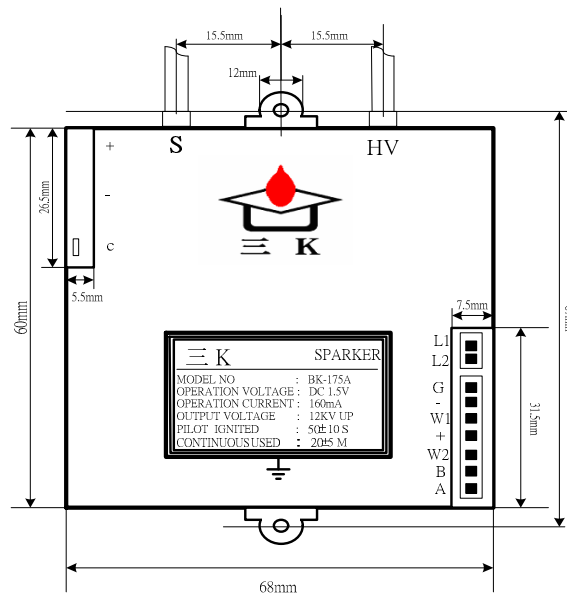

Burner Control BK-175A

Dimension and specifications

Line Explain

NO	Line Color	Terminal NO	Linear(mm)	Terminal Explain
HV	High Voltage		320	Spark
S	High Voltage		320	Flame Sensor
L1	Yellow	2 Pin	400	Indicator Light
L2	Yellow	2 Pin	400	Indicator Light
C	Heatproof Line	110 F and 250 F Pin	800	B, Temperature

Connect Line Explain

NO	Line Color	Terminal NO	Linear(mm)	Terminal Explain
G	Black	4.3 ♀	250	G
-	White	187 F	220	Battery -
W1	Orange	187 F	320	Power
+	Red	187 F	200	Battery +
W2	Orange	187 F	320	Power
B	Red	5 ♀ M	190	Pilot valve
A	Green	5 ♀ M	190	Main valve